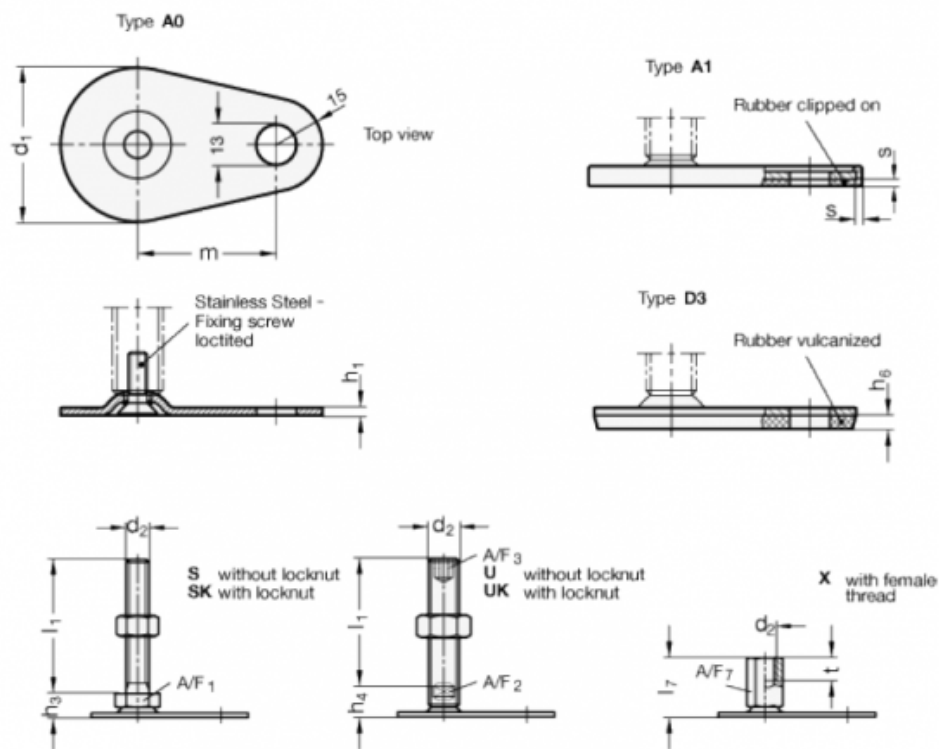

Data Sheet

Article number: 204280M1675A1UK

Description: E+G levelling foot
GN 42-80-M16-75-A1-UK

Note: UK With nut, Hexagon socket at the top, Wrench flat at the bottom

Measures

A/F2 = 12	m = 70
A/F3 = 8	s = 2
d1 = 80	
d2 = M16	
h1 = 3	
h4 = 18	
h6 =	
l1 = 75	